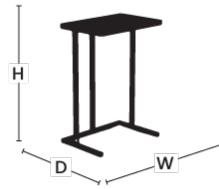

PRODUCT DATA SHEET

**PRODUCT NAME:**

MONICA NETWORK TABLE

**DIMENSIONS:**

Variation name is MONICA NETWORK TABLE - CARRARA

LENGTH: 300 MM

WIDTH: 450 MM

HEIGHT: 650 MM

Variation name is MONICA NETWORK TABLE - FORESSO RECYCLED WOOD

LENGTH: 300 MM

WIDTH: 450 MM

HEIGHT: 650 MM

Variation name is MONICA NETWORK TABLE - SPARED

LENGTH: 300 MM

WIDTH: 450 MM

HEIGHT: 650 MM

Variation name is MONICA NETWORK TABLE - TERRAZZO

LENGTH: 300 MM

WIDTH: 450 MM

HEIGHT: 650 MM

Variation name is MONICA NETWORK TABLE - NOTTINGHAM

TABLE PLACE CHAIRS

TABLE PLACE CHAIRS\_

LENGTH: 300 MM

WIDTH: 450 MM

HEIGHT: 650 MM

Variation name is MONICA NETWORK TABLE -  
LAMINATE

LENGTH: 300 MM

WIDTH: 450 MM

HEIGHT: 650 MM

TABLE PLACE CHAIRS

TABLE  
PLACE  
CHAIRS\_