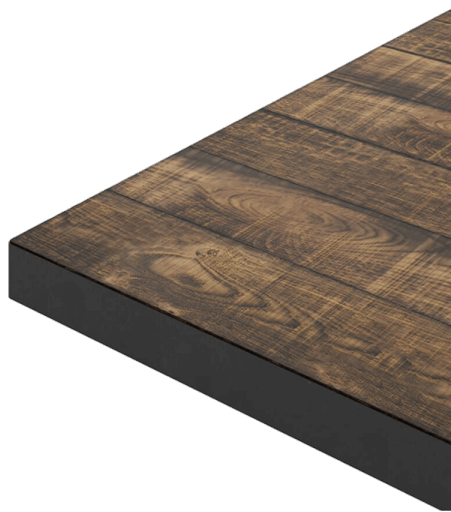

PRODUCT DATA SHEET

**PRODUCT NAME:**

FIRENZE SQUARE TABLE TOP

**DIMENSIONS:**

Variation name is FIRENZE SQUARE TABLE TOP  
- 600x700

LENGTH: 600 MM

WIDTH: 700 MM

HEIGHT: 40 MM

Variation name is FIRENZE SQUARE TABLE TOP  
- 700x800

LENGTH: 700 MM

WIDTH: 800 MM

HEIGHT: 40 MM

Variation name is FIRENZE SQUARE TABLE TOP  
- 700x1100

LENGTH: 700 MM

WIDTH: 1100 MM

HEIGHT: 40 MM

Variation name is FIRENZE SQUARE TABLE TOP  
- 800x1200

LENGTH: 800 MM

WIDTH: 1200 MM

HEIGHT: 40 MM

Variation name is FIRENZE SQUARE TABLE TOP  
- 1800x700

TABLE PLACE CHAIRS\_

LENGTH: 1800 MM

WIDTH: 700 MM