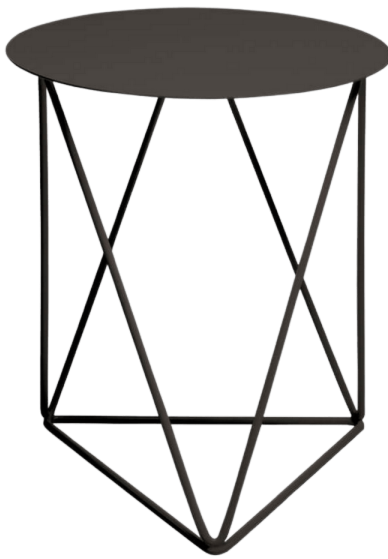

PRODUCT DATA SHEET

**PRODUCT NAME:**

GEO COFFEE TABLE

**DIMENSIONS:**

HEIGHT: **45 CM**

DEPTH: **40 CM**

WIDTH: **40 CM**

SEAT HEIGHT: **CM**