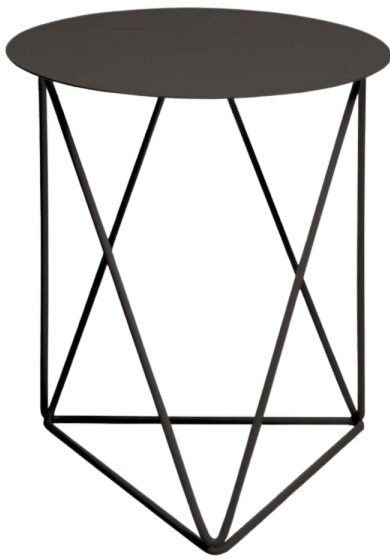

PRODUCT DATA SHEET

PRODUCT NAME:

GEO TAVOLINO

DIMENSIONS:

HEIGHT: **45 CM**

DEPTH: **40 CM**

WIDTH: **40 CM**

SEAT HEIGHT: **CM**