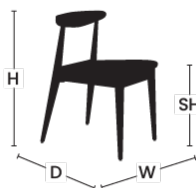

T P C

TABLE PLACE CHAIRS_

PRODUCT DATA SHEET

PRODUCT NAME:

BELLA SIDE CHAIR

DIMENSIONS:

HEIGHT: 75 CM

DEPTH: 55 CM

WIDTH: 52 CM

SEAT HEIGHT: 46 CM

T P C

TABLE
PLACE
CHAIRS_

+44(0)0330 1222 117
INFO@TABLEPLACECHAIRS.COM
TABLEPLACECHAIRS.COM

THE BANKING HALL, 74 GOSWELL ROAD,
CLERKENWELL, LONDON EC1V 7DA