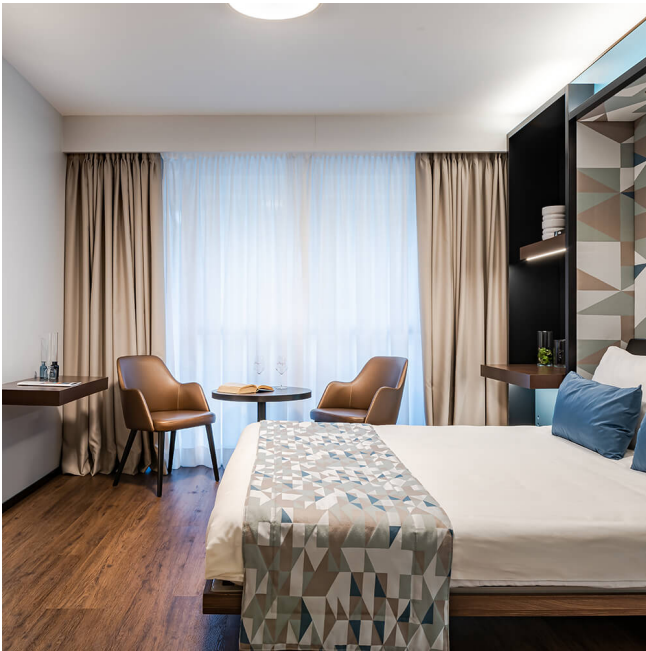

PRODUCT DATA SHEET

**PRODUCT NAME:**

SLIDE2 USA

**DIMENSIONS:**

HEIGHT: - CM

DEPTH: - CM

WIDTH: - CM

SEAT HEIGHT: CM