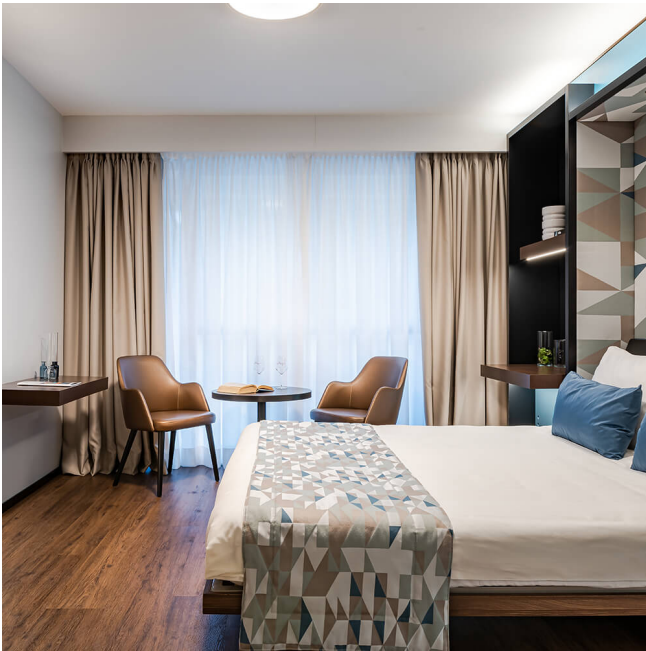

PRODUCT DATA SHEET

**PRODUCT NAME:**

SLIDE2 IT

**DIMENSIONS:**

HEIGHT: - CM

DEPTH: - CM

WIDTH: - CM

SEAT HEIGHT: CM