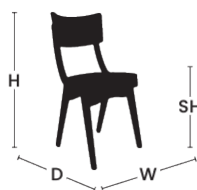

TABLE PLACE CHAIRS

TABLE PLACE CHAIRS_

PRODUCT DATA SHEET

PRODUCT NAME:

PARSON SIDE CHAIR

DIMENSIONS:

HEIGHT: 86 CM
DEPTH: 56 CM
WIDTH: 46 CM
SEAT HEIGHT: 48.5 CM

TABLE PLACE CHAIRS