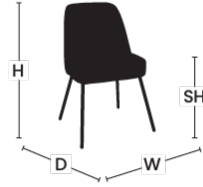

Variation name is AMOR SLIM CHAISE - PIEDS EN BOIS AVEC CHAUSSETTES

LENGTH: 570 MM

WIDTH: 480 MM

HEIGHT: 840 MM

Variation name is AMOR SLIM CHAISE - PIEDS ÉTOILE EN MÉTAL

LENGTH: 570 MM

WIDTH: 480 MM

HEIGHT: 840 MM

Variation name is AMOR SLIM CHAISE - PIEDS DE CADRE EN BOIS

LENGTH: 580 MM

WIDTH: 500 MM

HEIGHT: 850 MM

TABLE PLACE CHAIRS

TABLE PLACE CHAIRS\_

TABLE PLACE CHAIRS

TABLE  
PLACE  
CHAIRS\_