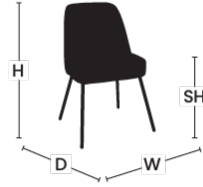

PRODUCT DATA SHEET

**PRODUCT NAME:**

AMOR SLIM SEDIA

DIMENSIONS:Variation name is AMOR SLIM SEDIA -
STRUTTURA IN LEGNO

LENGTH: 570 MM

WIDTH: 480 MM

HEIGHT: 840 MM

Variation name is AMOR SLIM SEDIA -
STRUTTURA IN LEGNO CON CALZINI

LENGTH: 570 MM

WIDTH: 480 MM

HEIGHT: 840 MM

Variation name is AMOR SLIM SEDIA -
STRUTTURA IN METTALLO A STELLA

LENGTH: 570 MM

WIDTH: 480 MM

HEIGHT: 840 MM

Variation name is AMOR SLIM SEDIA -
STRUTTURA IN LEGNO RINFORZATA

LENGTH: 580 MM

WIDTH: 500 MM

HEIGHT: 850 MM

TABLE PLACE CHAIRS

TABLE PLACE CHAIRS

TABLE PLACE CHAIRS

TABLE
PLACE
CHAIRS

+44(0)0330 1222 117