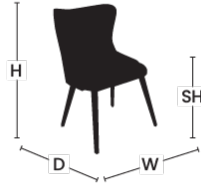

## PRODUCT DATA SHEET

**PRODUCT NAME:**

CHARLESTON SEDIA

**DIMENSIONS:**Variation name is CHARLESTON SEDIA -  
STRUTTURA IN LEGNO

LENGTH: 560 MM

WIDTH: 560 MM

HEIGHT: 860 MM

Variation name is CHARLESTON SEDIA -  
STRUTTURA IN LEGNO CON CALZINI

LENGTH: 560 MM

WIDTH: 560 MM

HEIGHT: 860 MM

Variation name is CHARLESTON SEDIA -  
STRUTTURA IN METTALLO A STELLA

LENGTH: 580 MM

WIDTH: 580 MM

HEIGHT: 870 MM

Variation name is CHARLESTON SEDIA -  
STRUTTURA IN LEGNO RINFORZATA

LENGTH: 580 MM

WIDTH: 580 MM

HEIGHT: 870 MM

TABLE PLACE CHAIRS

TABLE PLACE CHAIRS\_

TABLE PLACE CHAIRS

TABLE  
PLACE  
CHAIRS\_

+44(0)0330 1222 117  
INFO@TABLEPLACECHAIRS.COM  
**TABLEPLACECHAIRS.COM**