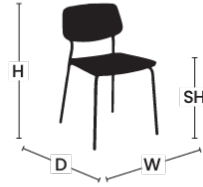

T P C

TABLE PLACE CHAIRS_

PRODUCT DATA SHEET

PRODUCT NAME:

CHIO SIDE CHAIR

DIMENSIONS:

Variation name is CHIO SIDE CHAIR - WOOD SEAT & BACK

LENGTH: 410 MM

WIDTH: 460 MM

HEIGHT: 810 MM

Variation name is CHIO SIDE CHAIR - UPHOLSTERED SEAT

LENGTH: 410 MM

WIDTH: 460 MM

HEIGHT: 810 MM

Variation name is CHIO SIDE CHAIR - UPHOLSTERED SEAT & BACK

LENGTH: 410 MM

WIDTH: 460 MM

HEIGHT: 815 MM

T P C

TABLE
PLACE
CHAIRS_

+44(0)0330 1222 117

INFO@TABLEPLACECHAIRS.COM

TABLEPLACECHAIRS.COM

THE BANKING HALL, 74 GOSWELL ROAD,
CLERKENWELL, LONDON EC1V 7DA

TABLE PLACE CHAIRS

TABLE PLACE CHAIRS_

TABLE PLACE CHAIRS

TABLE
PLACE
CHAIRS_

+44(0)0330 1222 117
INFO@TABLEPLACECHAIRS.COM
TABLEPLACECHAIRS.COM

THE BANKING HALL, 74 GOSWELL ROAD,
CLERKENWELL, LONDON EC1V 7DA