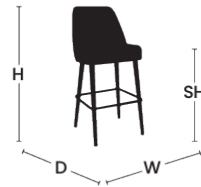

PRODUCT DATA SHEET

PRODUCT NAME:

AMOR BARSTOOL

DIMENSIONS:

Variation name is AMOR BARSTOOL - WOOD LEGS

LENGTH: 580 MM

WIDTH: 520 MM

HEIGHT: 1130 MM

Variation name is AMOR BARSTOOL - WOOD LEGS W/ SOCKS

LENGTH: 580 MM

WIDTH: 520 MM

HEIGHT: 1130 MM

Variation name is AMOR BARSTOOL - CURVED WOOD

LENGTH: 595 MM

WIDTH: 520 MM

HEIGHT: 1130 MM

Variation name is AMOR BARSTOOL - CURVED WOOD W/ SOCKS

LENGTH: 595 MM

WIDTH: 520 MM

HEIGHT: 1130 MM

TABLE PLACE CHAIRS

TABLE PLACE CHAIRS_

TABLE PLACE CHAIRS

TABLE
PLACE
CHAIRS_