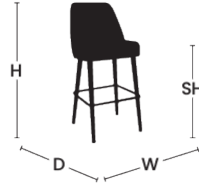

PRODUCT DATA SHEET

PRODUCT NAME:

AMOR BARSTOOL

DIMENSIONS:

Variation name is AMOR BARSTOOL - WOOD LEGS

LENGTH: 580 MM
 WIDTH: 520 MM
 HEIGHT: 1130 MM

Variation name is AMOR BARSTOOL - WOOD LEGS W/ SOCKS

LENGTH: 580 MM
 WIDTH: 520 MM
 HEIGHT: 1130 MM

Variation name is AMOR BARSTOOL - CURVED WOOD

LENGTH: 580 MM
 WIDTH: 520 MM
 HEIGHT: 1130 MM

Variation name is AMOR BARSTOOL - CURVED WOOD W/ SOCKS

LENGTH: 580 MM
 WIDTH: 520 MM
 HEIGHT: 1130 MM

TABLE PLACE CHAIRS

TABLE PLACE CHAIRS_

TABLE PLACE CHAIRS

TABLE
PLACE
CHAIRS_

+44(0)0330 1222 117
INFO@TABLEPLACECHAIRS.COM
TABLEPLACECHAIRS.COM

THE BANKING HALL, 74 GOSWELL ROAD,
CLERKENWELL, LONDON EC1V 7DA