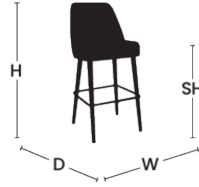

PRODUCT DATA SHEET

**PRODUCT NAME:**

AMOR SGABELLO

DIMENSIONS:

Variation name is AMOR SGABELLO -
STRUTTURA IN LEGNO
LENGTH: 595 MM
WIDTH: 520 MM
HEIGHT: 1130 MM

Variation name is AMOR SGABELLO -
STRUTTURA IN LEGNO CON CALZINI
LENGTH: 595 MM
WIDTH: 520 MM
HEIGHT: 1130 MM

Variation name is AMOR SGABELLO -
STRUTTURA IN LEGNO CURVATO
LENGTH: 595 MM
WIDTH: 520 MM
HEIGHT: 1130 MM

Variation name is AMOR SGABELLO -
STRUTTURA IN LEGNO CURVATO CON CALZINI
LENGTH: 595 MM
WIDTH: 520 MM
HEIGHT: 1130 MM

TABLE PLACE CHAIRS

TABLE PLACE CHAIRS_

TABLE PLACE CHAIRS

TABLE
PLACE
CHAIRS_

+44(0)0330 1222 117
INFO@TABLEPLACECHAIRS.COM
TABLEPLACECHAIRS.COM

THE BANKING HALL, 74 GOSWELL ROAD,
CLERKENWELL, LONDON EC1V 7DA