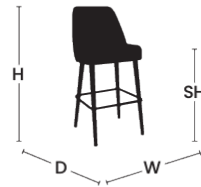

PRODUCT DATA SHEET

PRODUCT NAME:

AMOR AIR BARSTOOL

DIMENSIONS:

Variation name is AMOR AIR BARSTOOL -
WOOD LEGS

LENGTH: 580 MM

WIDTH: 520 MM

HEIGHT: 1130 MM

Variation name is AMOR AIR BARSTOOL -
WOOD LEGS W/ SOCKS

LENGTH: 580 MM

WIDTH: 520 MM

HEIGHT: 1130 MM

Variation name is AMOR AIR BARSTOOL -
CURVED WOOD

LENGTH: 700 MM

WIDTH: 540 MM

HEIGHT: 1120 MM

Variation name is AMOR AIR BARSTOOL -
CURVED WOOD W/ SOCKS

LENGTH: 700 MM

WIDTH: 540 MM

HEIGHT: 1120 MM

TABLE PLACE CHAIRS

TABLE PLACE CHAIRS_

TABLE PLACE CHAIRS

TABLE
PLACE
CHAIRS_