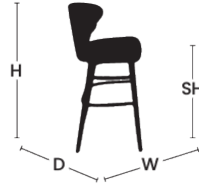

## PRODUCT DATA SHEET

**PRODUCT NAME:**

CHARLESTON TABOURET

**DIMENSIONS:**Variation name is CHARLESTON TABOURET -  
PIEDS EN BOIS

LENGTH: 530 MM

WIDTH: 560 MM

HEIGHT: 1030 MM

Variation name is CHARLESTON TABOURET -  
PIEDS EN BOIS AVEC CHAUSSETTES

LENGTH: 530 MM

WIDTH: 560 MM

HEIGHT: 1030 MM

Variation name is CHARLESTON TABOURET -  
BOIS INCURVÉ

LENGTH: 530 MM

WIDTH: 560 MM

HEIGHT: 1030 MM

Variation name is CHARLESTON TABOURET -  
BOIS INCURVÉ AVEC CHAUSSETTES

LENGTH: 530 MM

WIDTH: 560 MM

HEIGHT: 1030 MM

TABLE PLACE CHAIRS

TABLE PLACE CHAIRS\_

TABLE PLACE CHAIRS

TABLE  
PLACE  
CHAIRS\_

+44(0)0330 1222 117  
INFO@TABLEPLACECHAIRS.COM  
**TABLEPLACECHAIRS.COM**