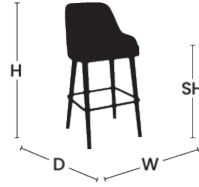

PRODUCT DATA SHEET

PRODUCT NAME:

GENEVA LOW ARM BARSTOOL

DIMENSIONS:

Variation name is GENEVA LOW ARM BARSTOOL - WOOD LEGS

LENGTH: 580 MM

WIDTH: 550 MM

HEIGHT: 1120 MM

Variation name is GENEVA LOW ARM BARSTOOL - WOOD LEGS W/ SOCKS

LENGTH: 580 MM

WIDTH: 550 MM

HEIGHT: 1120 MM

Variation name is GENEVA LOW ARM BARSTOOL - CURVED WOOD

LENGTH: 580 MM

WIDTH: 550 MM

HEIGHT: 1120 MM

Variation name is GENEVA LOW ARM BARSTOOL - CURVED WOOD W/ SOCKS

LENGTH: 580 MM

WIDTH: 550 MM

HEIGHT: 1120 MM

TABLE PLACE CHAIRS

TABLE PLACE CHAIRS_

TABLE PLACE CHAIRS

TABLE
PLACE
CHAIRS_