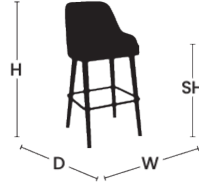

PRODUCT DATA SHEET

**PRODUCT NAME:**

GENEVA LOW ARM TABOURET

DIMENSIONS:Variation name is GENEVA LOW ARM
TABOURET - PIEDS EN BOIS

LENGTH: 590 MM

WIDTH: 550 MM

HEIGHT: 1120 MM

Variation name is GENEVA LOW ARM
TABOURET - PIEDS EN BOIS AVEC
CHAUSSETTES

LENGTH: 590 MM

WIDTH: 550 MM

HEIGHT: 1120 MM

Variation name is GENEVA LOW ARM
TABOURET - BOIS INCURVÉ

LENGTH: 590 MM

WIDTH: 550 MM

HEIGHT: 1120 MM

Variation name is GENEVA LOW ARM
TABOURET - BOIS INCURVÉ AVEC
CHAUSSETTES

LENGTH: 590 MM

WIDTH: 550 MM

HEIGHT: 1120 MM

TABLE PLACE CHAIRS

TABLE PLACE CHAIRS_

TABLE PLACE CHAIRS

TABLE
PLACE
CHAIRS_

+44(0)0330 1222 117