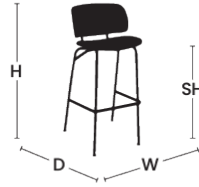

TABLE PLACE CHAIRS_

PRODUCT DATA SHEET

PRODUCT NAME:

MAYFAIR BARSTOOL

DIMENSIONS:

Variation name is MAYFAIR BARSTOOL - WOOD LEGS

LENGTH: 580 MM

WIDTH: 560 MM

HEIGHT: 1130 MM

Variation name is MAYFAIR BARSTOOL - WOOD LEGS W/ SOCKS

LENGTH: 580 MM

WIDTH: 560 MM

HEIGHT: 1130 MM

Variation name is MAYFAIR BARSTOOL - CURVED WOOD

LENGTH: 590 MM

WIDTH: 560 MM

HEIGHT: 1130 MM

Variation name is MAYFAIR BARSTOOL - CURVED WOOD W/ SOCKS

LENGTH: 590 MM

WIDTH: 560 MM

HEIGHT: 1130 MM

TABLE
PLACE
CHAIRS_

+44(0)0330 1222 117

INFO@TABLEPLACECHAIRS.COM

TABLEPLACECHAIRS.COM

THE BANKING HALL, 74 GOSWELL ROAD,
CLERKENWELL, LONDON EC1V 7DA

TABLE PLACE CHAIRS

TABLE PLACE CHAIRS_

TABLE PLACE CHAIRS

TABLE
PLACE
CHAIRS_

+44(0)0330 1222 117

INFO@TABLEPLACECHAIRS.COM