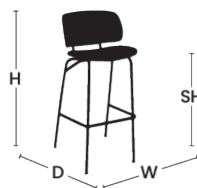

T P C

TABLE PLACE CHAIRS\_

PRODUCT DATA SHEET

**PRODUCT NAME:**

HOBSON BARSTOOL

**DIMENSIONS:**

HEIGHT: 106 CM

DEPTH: 55 CM

WIDTH: 49 CM

SEAT HEIGHT: 80 CM

T P C

TABLE  
PLACE  
CHAIRS\_

+44(0)0330 1222 117  
INFO@TABLEPLACECHAIRS.COM  
**TABLEPLACECHAIRS.COM**

THE BANKING HALL, 74 GOSWELL ROAD,  
CLERKENWELL, LONDON EC1V 7DA