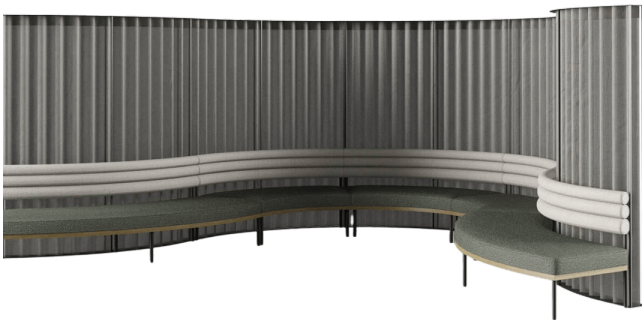

PRODUCT DATA SHEET

**PRODUCT NAME:**

WAIVE MODULAR SOFA

**DIMENSIONS:**

Variation name is WAIVE MODULAR SOFA -  
EXTERNAL CURVE  
LENGTH: 618 MM  
WIDTH: 1640 MM  
HEIGHT: 770 MM

Variation name is WAIVE MODULAR SOFA -  
INTERNAL CURVE  
LENGTH: 618 MM  
WIDTH: 1280 MM  
HEIGHT: 770 MM

Variation name is WAIVE MODULAR SOFA -  
STRAIGHT  
LENGTH: 618 MM  
WIDTH: 895 MM  
HEIGHT: 770 MM

TABLE PLACE CHAIRS

TABLE PLACE CHAIRS\_

TABLE PLACE CHAIRS

TABLE  
PLACE  
CHAIRS\_

+44(0)0330 1222 117  
INFO@TABLEPLACECHAIRS.COM  
**TABLEPLACECHAIRS.COM**