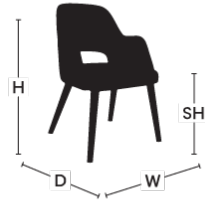

PRODUCT DATA SHEET

PRODUCT NAME:

GENEVA AIR SIDE CHAIR

DIMENSIONS:

Variation name is GENEVA AIR SIDE CHAIR - WOOD LEGS

LENGTH: 600 MM

WIDTH: 550 MM

HEIGHT: 820 MM

Variation name is GENEVA AIR SIDE CHAIR - WOOD LEGS W/ SOCKS

LENGTH: 600 MM

WIDTH: 550 MM

HEIGHT: 820 MM

Variation name is GENEVA AIR SIDE CHAIR - METAL STAR LEG

LENGTH: 620 MM

WIDTH: 570 MM

HEIGHT: 830 MM

Variation name is GENEVA AIR SIDE CHAIR - WOOD FRAME LEGS

LENGTH: 620 MM

WIDTH: 570 MM

HEIGHT: 830 MM

T P C

TABLE PLACE CHAIRS_

T P C

TABLE
PLACE
CHAIRS_