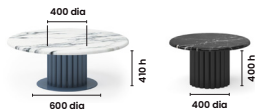

Pipeline Table Base

Table Place Chairs

Pipeline Coffee Base

Dimensions (mm):

Pipeline Dining Base

Dimensions (mm):

Pipeline Bar Base

Dimensions (mm):

This exciting table base is as solid and well-engineered as it is stylish. Formed in steel, with hidden adjusters to counteract uneven flooring, Pipeline comes in coffee, dining and bar table sizes, can be specified in any standard RAL and is fully recyclable. Both the slimline and large table bases are finished with a base plate for added stability (please check our recommended maximum table top size before ordering).

LEAD TIME FOR THE PIPELINE STANDARD AND LARGE TABLE BASES IS 4 - 6 WEEKS.

The Pipeline may be used with any of our table tops. Overleaf it is shown with marble, opposite are Minerastone, a reinforced ceramic slim yet strong structure with astonishing wear-, temperature- and chemical-resistant properties made entirely from recyclable raw materials.