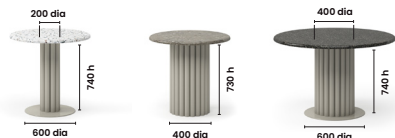

Pipeline Table Base

Table Place Chairs

Pipeline Coffee Base

Dimensions (mm):

Pipeline Dining Base

Dimensions (mm):

Pipeline Bar Base

Dimensions (mm):

This exciting table base is as solid and well-engineered as it is stylish. Formed in steel, with hidden adjusters to counteract uneven flooring, Pipeline comes in coffee, dining and bar table sizes, can be specified in any standard RAL and is fully recyclable. Both the slimline and large table bases are finished with a base plate for added stability (please check our recommended maximum table top size before ordering).

LEAD TIME FOR THE PIPELINE STANDARD AND LARGE TABLE BASES IS 4 - 6 WEEKS.

The Pipeline may be used with any of our table tops. Overleaf it is shown with marble, opposite are Minerastone, a reinforced ceramic slim yet strong structure with astonishing wear-, temperature- and chemical-resistant properties made entirely from recyclable raw materials.